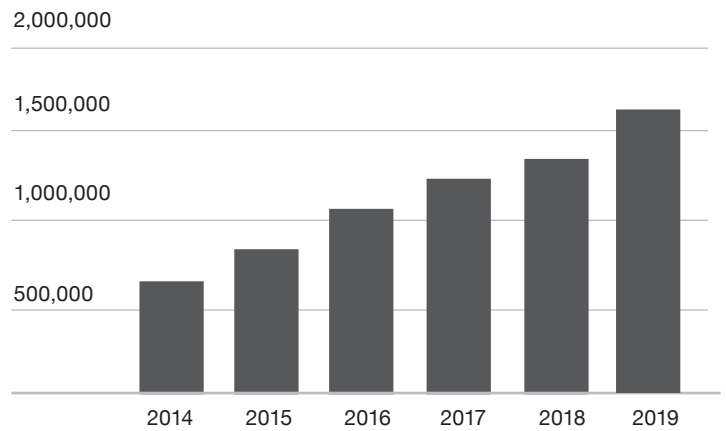

Why Counter-Depth?

COUNTER DEPTH TRENDED UNIT SALES: 2014-2019